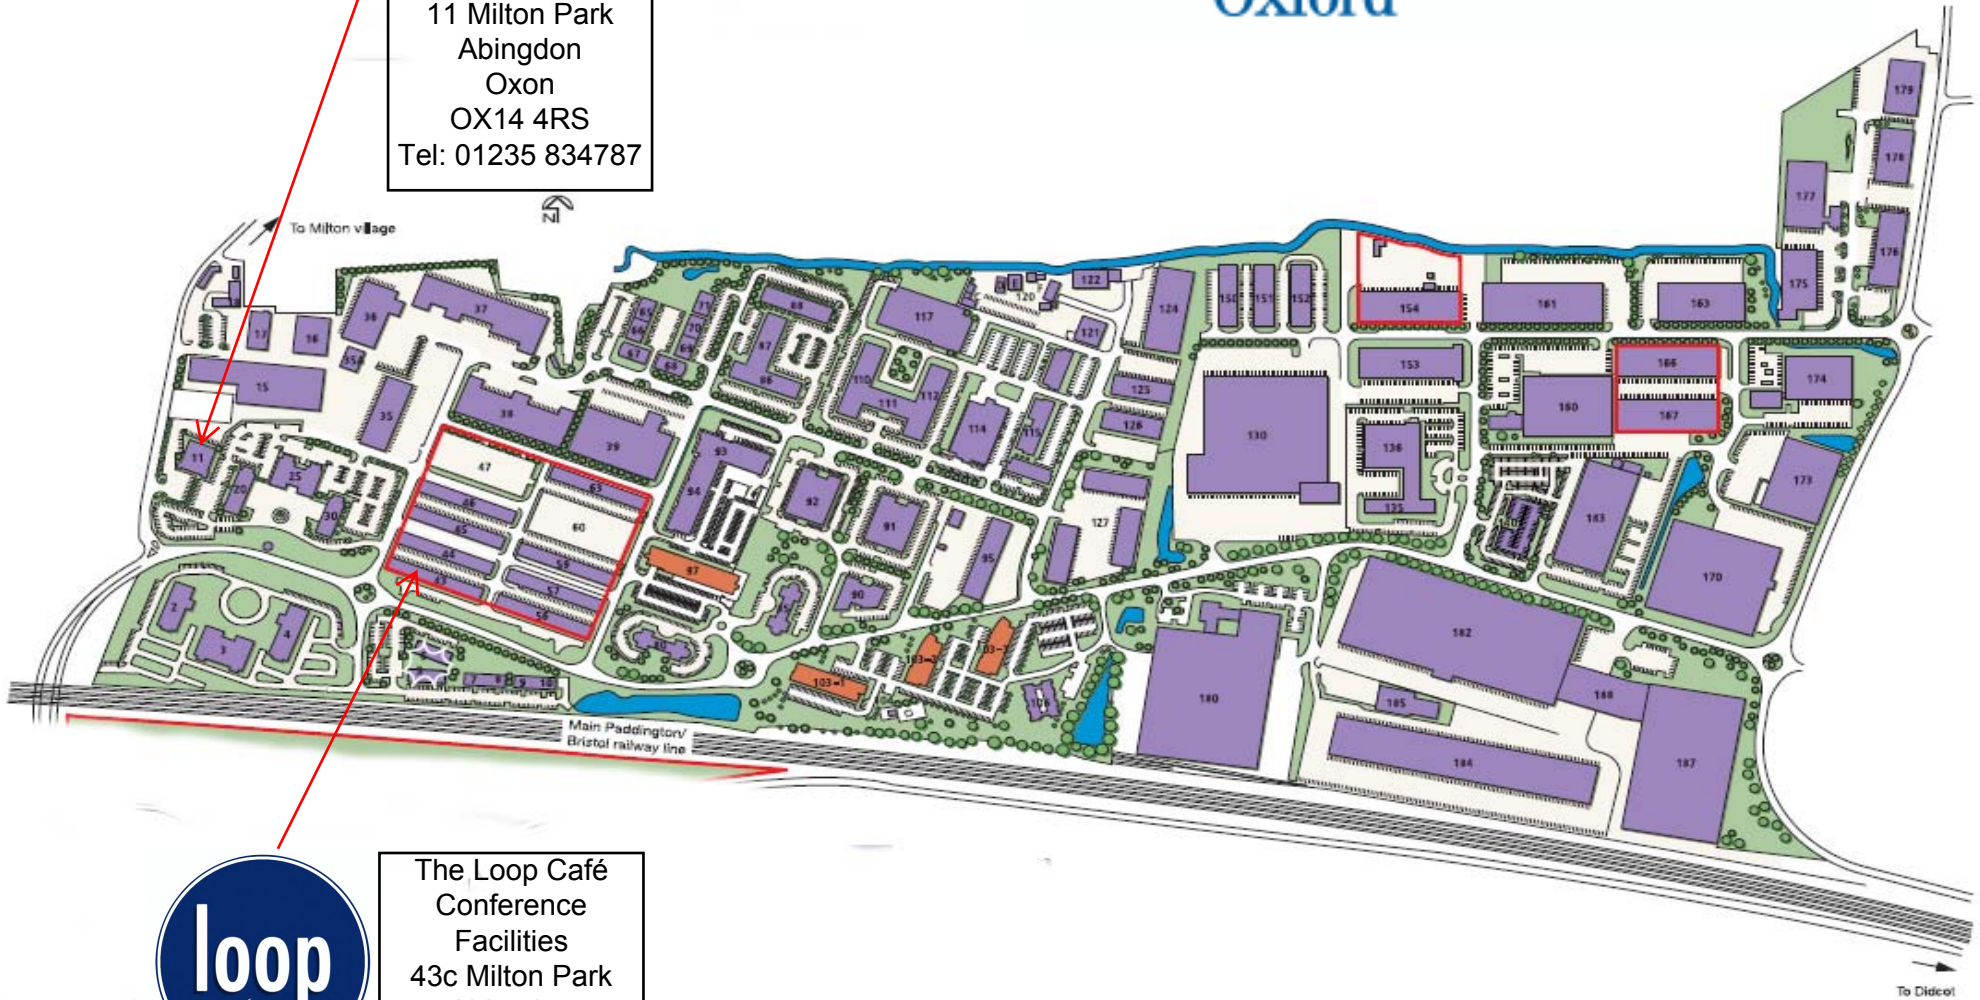

Unit 11L  
Park House  
11 Milton Park  
Abingdon  
Oxon  
OX14 4RS  
Tel: 01235 834787

The Loop Café  
Conference  
Facilities  
43c Milton Park  
Abingdon  
Oxon  
OX14 4RU